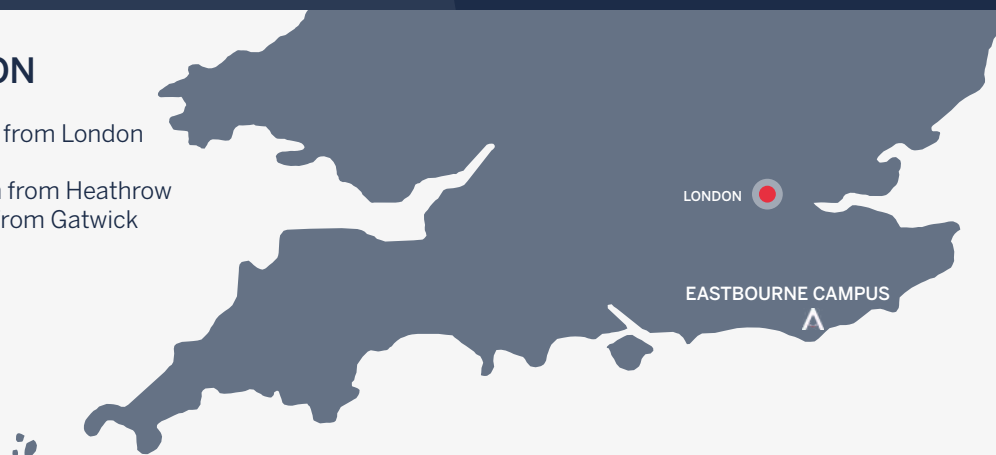

EASTBOURNE CAMPUS, UNIVERSITY OF BRIGHTON

Eastbourne

9 – 17 years

This attractive university campus is located in the seaside town of Eastbourne, a charming resort on the English South Coast with beautiful beaches and scenic landscape.

Our centre offers a range of sports facilities such as a sports hall, indoor swimming pool and tennis court in addition to spacious, modern classrooms.

LOCATION

 110 km from London

 140 km from Heathrow
75 km from Gatwick